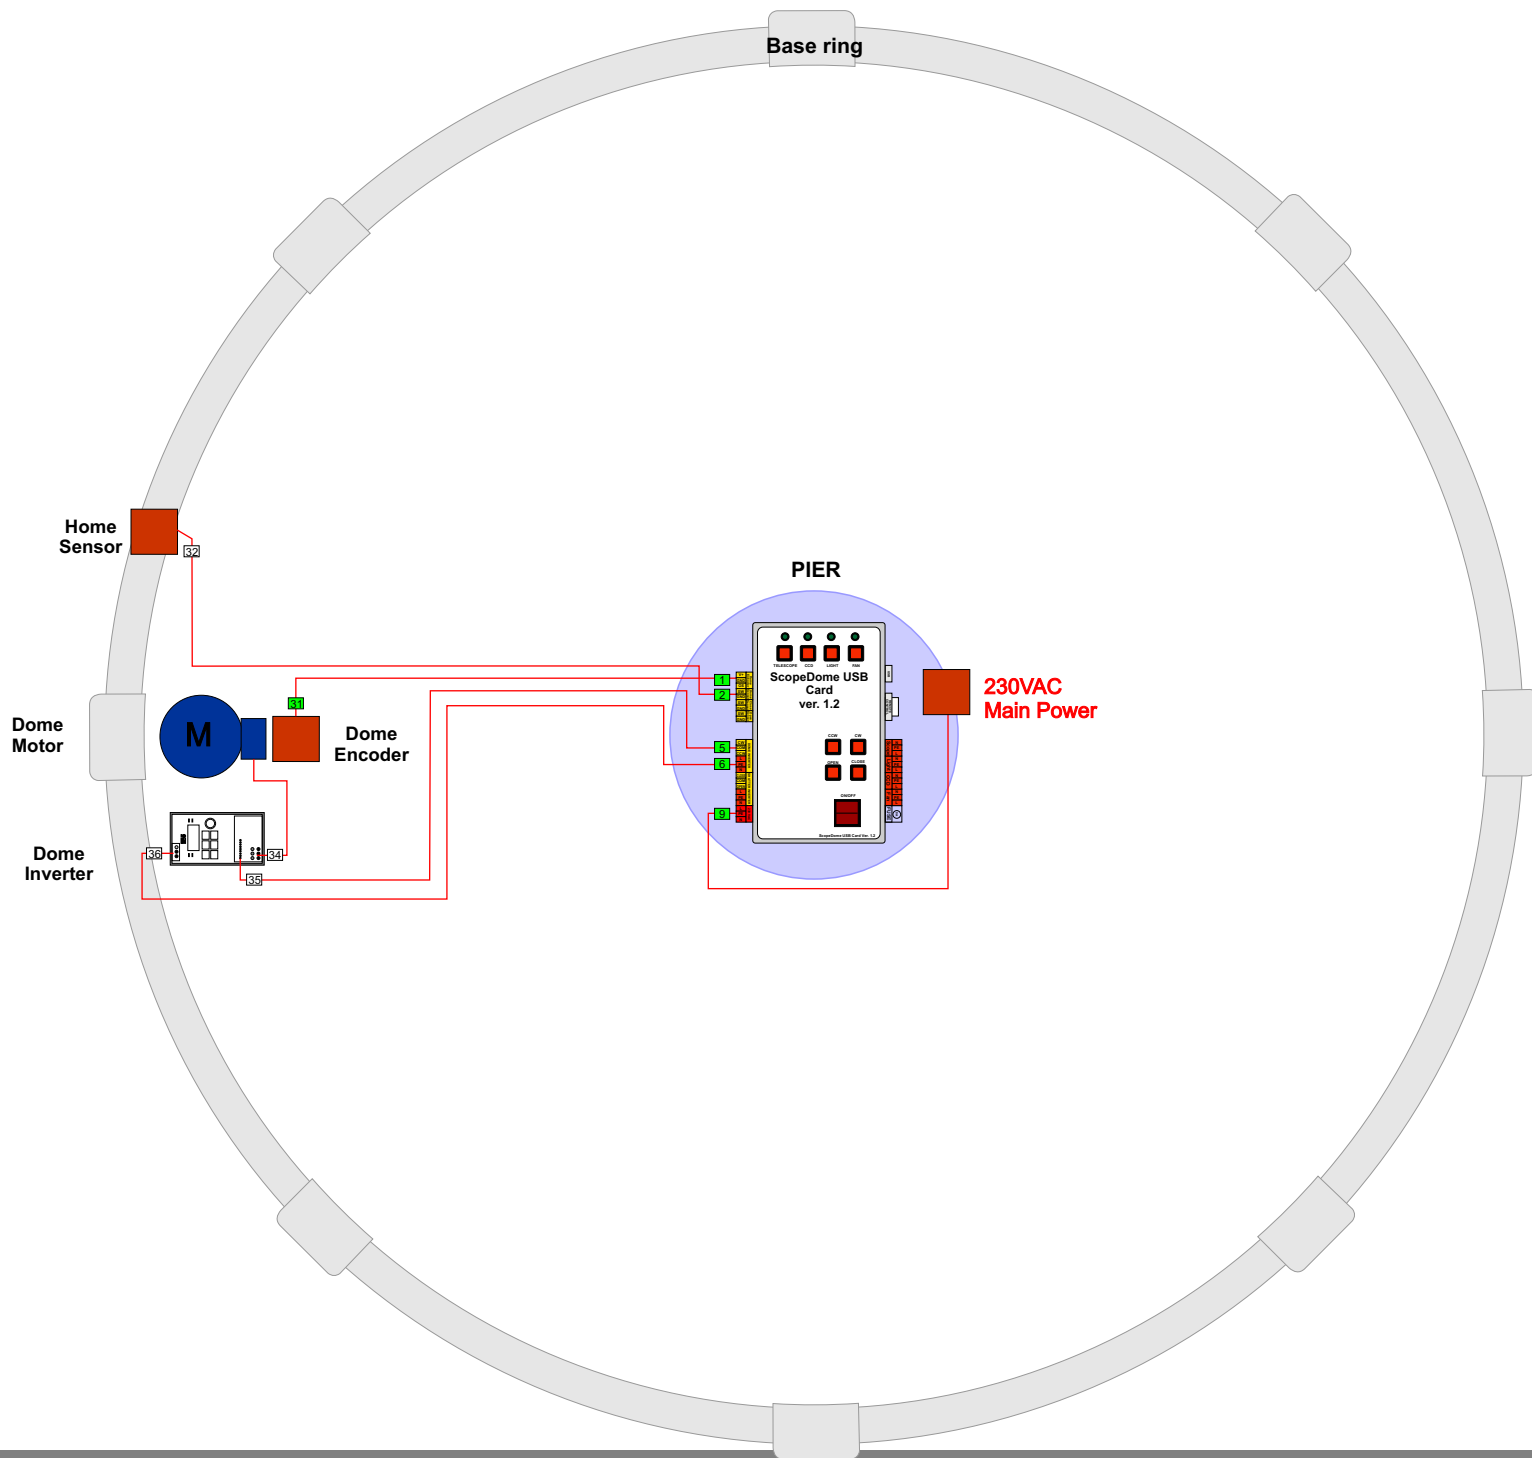

PlugAndPlay
wires number →

PlugAndPlay
wires number →

Drawing info

-  - Low voltage wires
-  - High voltage (230VAC) wires
-  - White PlugAndPlay Connectors with wire number
-  - Green PlugAndPlay Connectors with wire number
-  - Dome Parts
-  - Main Power (230VAC)

Typical observatory electrical wiring diagram