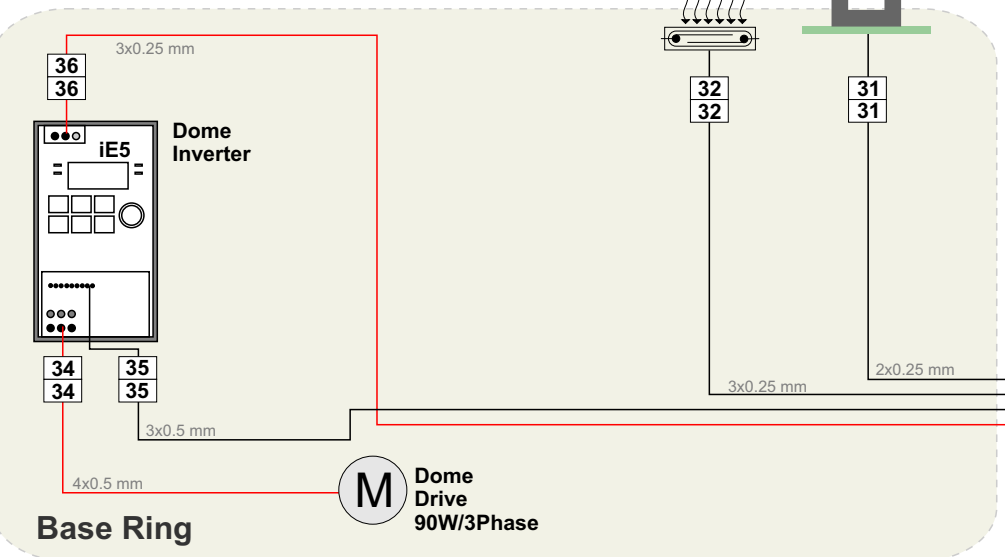

PlugAndPlay
wires number →

PlugAndPlay
wires number →

Drawing info

-  - Low voltage wires
-  - High voltage (230VAC) wires
-  - White PlugAndPlay Connectors with wire number
-  - Green PlugAndPlay Connectors with wire number
-  - Dome Parts
-  - Main Power (230VAC)

Typical observatory electrical wiring diagram