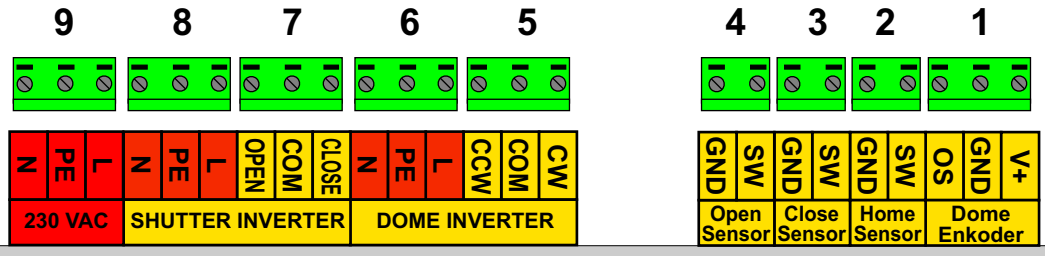

PlugAndPlay
wires number →

PlugAndPlay
wires number →

Drawing info

-  - Low voltage wires
-  - High voltage (230VAC) wires
-  - White PlugAndPlay Connectors with wire number
-  - Green PlugAndPlay Connectors with wire number
-  - Dome Parts
-  - Main Power (230VAC)

Typical observatory electrical wiring diagram