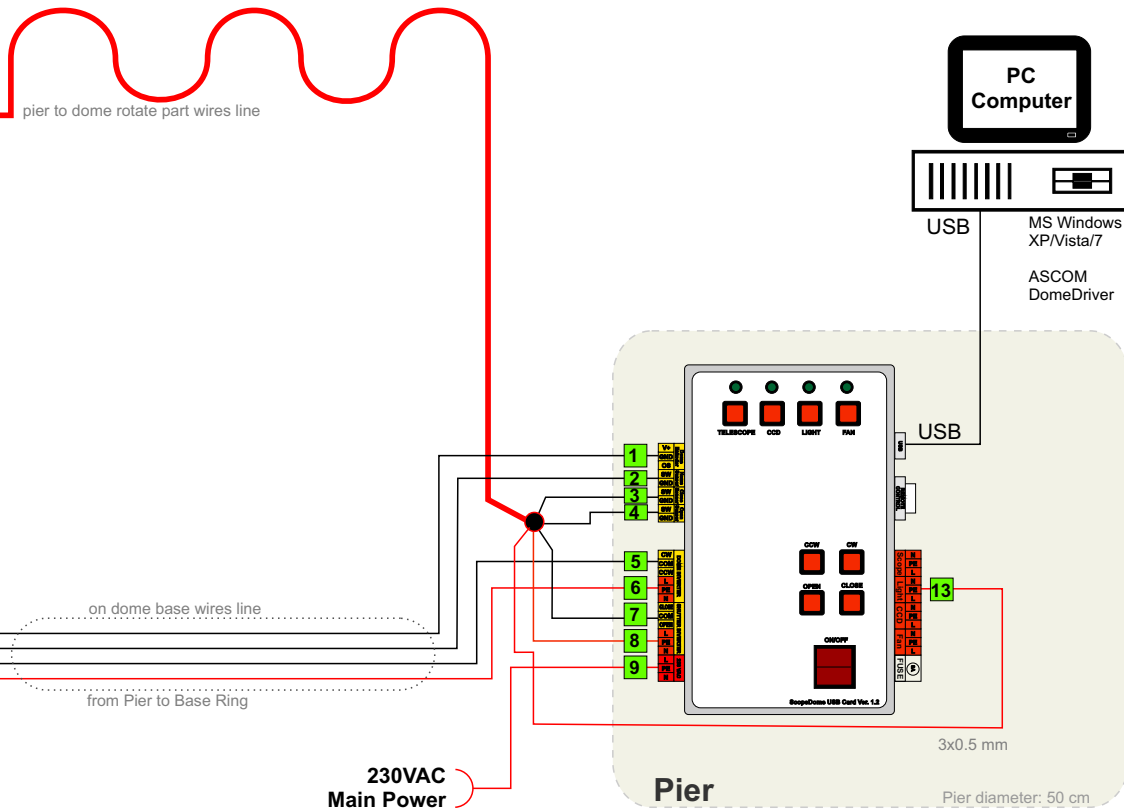

PlugAndPlay
wires number →

PlugAndPlay
wires number →

Drawing info

-  - Low voltage wires
-  - High voltage (230VAC) wires
-  - White PlugAndPlay Connectors with wire number
-  - Green PlugAndPlay Connectors with wire number
-  - Dome Parts
-  - Main Power (230VAC)

Typical observatory electrical wiring diagram