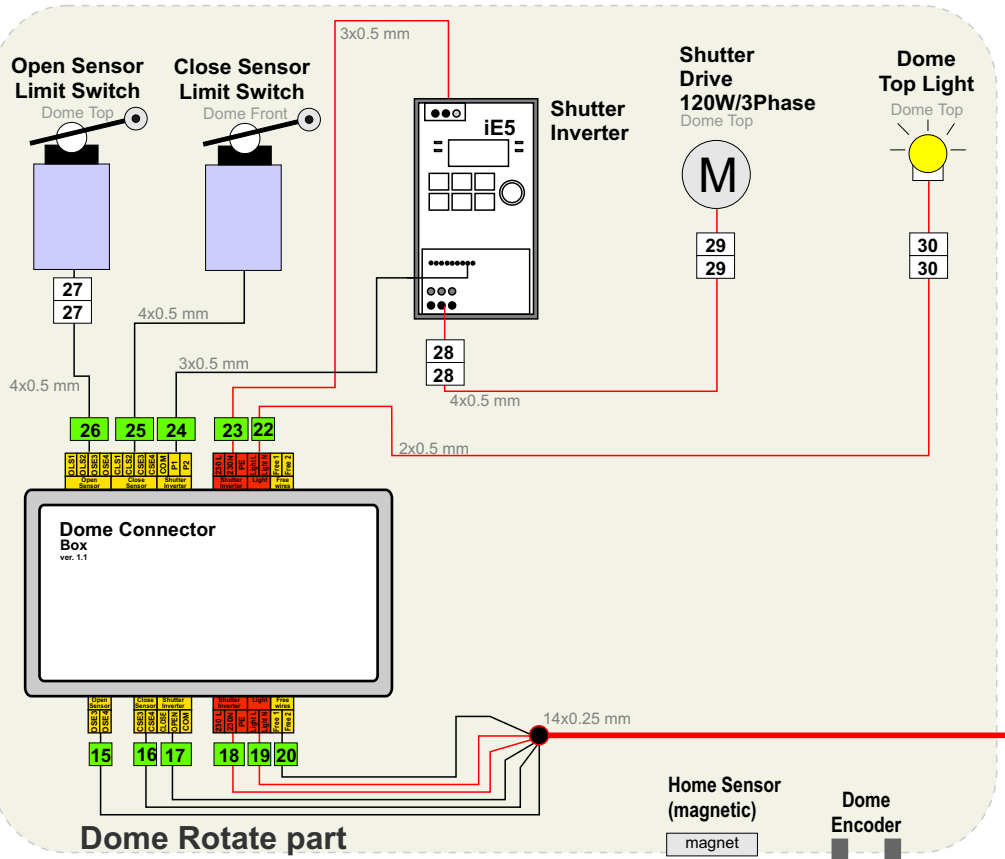

PlugAndPlay
wires number →

PlugAndPlay
wires number →

Drawing info

-  - Low voltage wires
-  - High voltage (230VAC) wires
-  - White PlugAndPlay Connectors with wire number
-  - Green PlugAndPlay Connectors with wire number
-  - Dome Parts
-  - Main Power (230VAC)

Typical observatory electrical wiring diagram