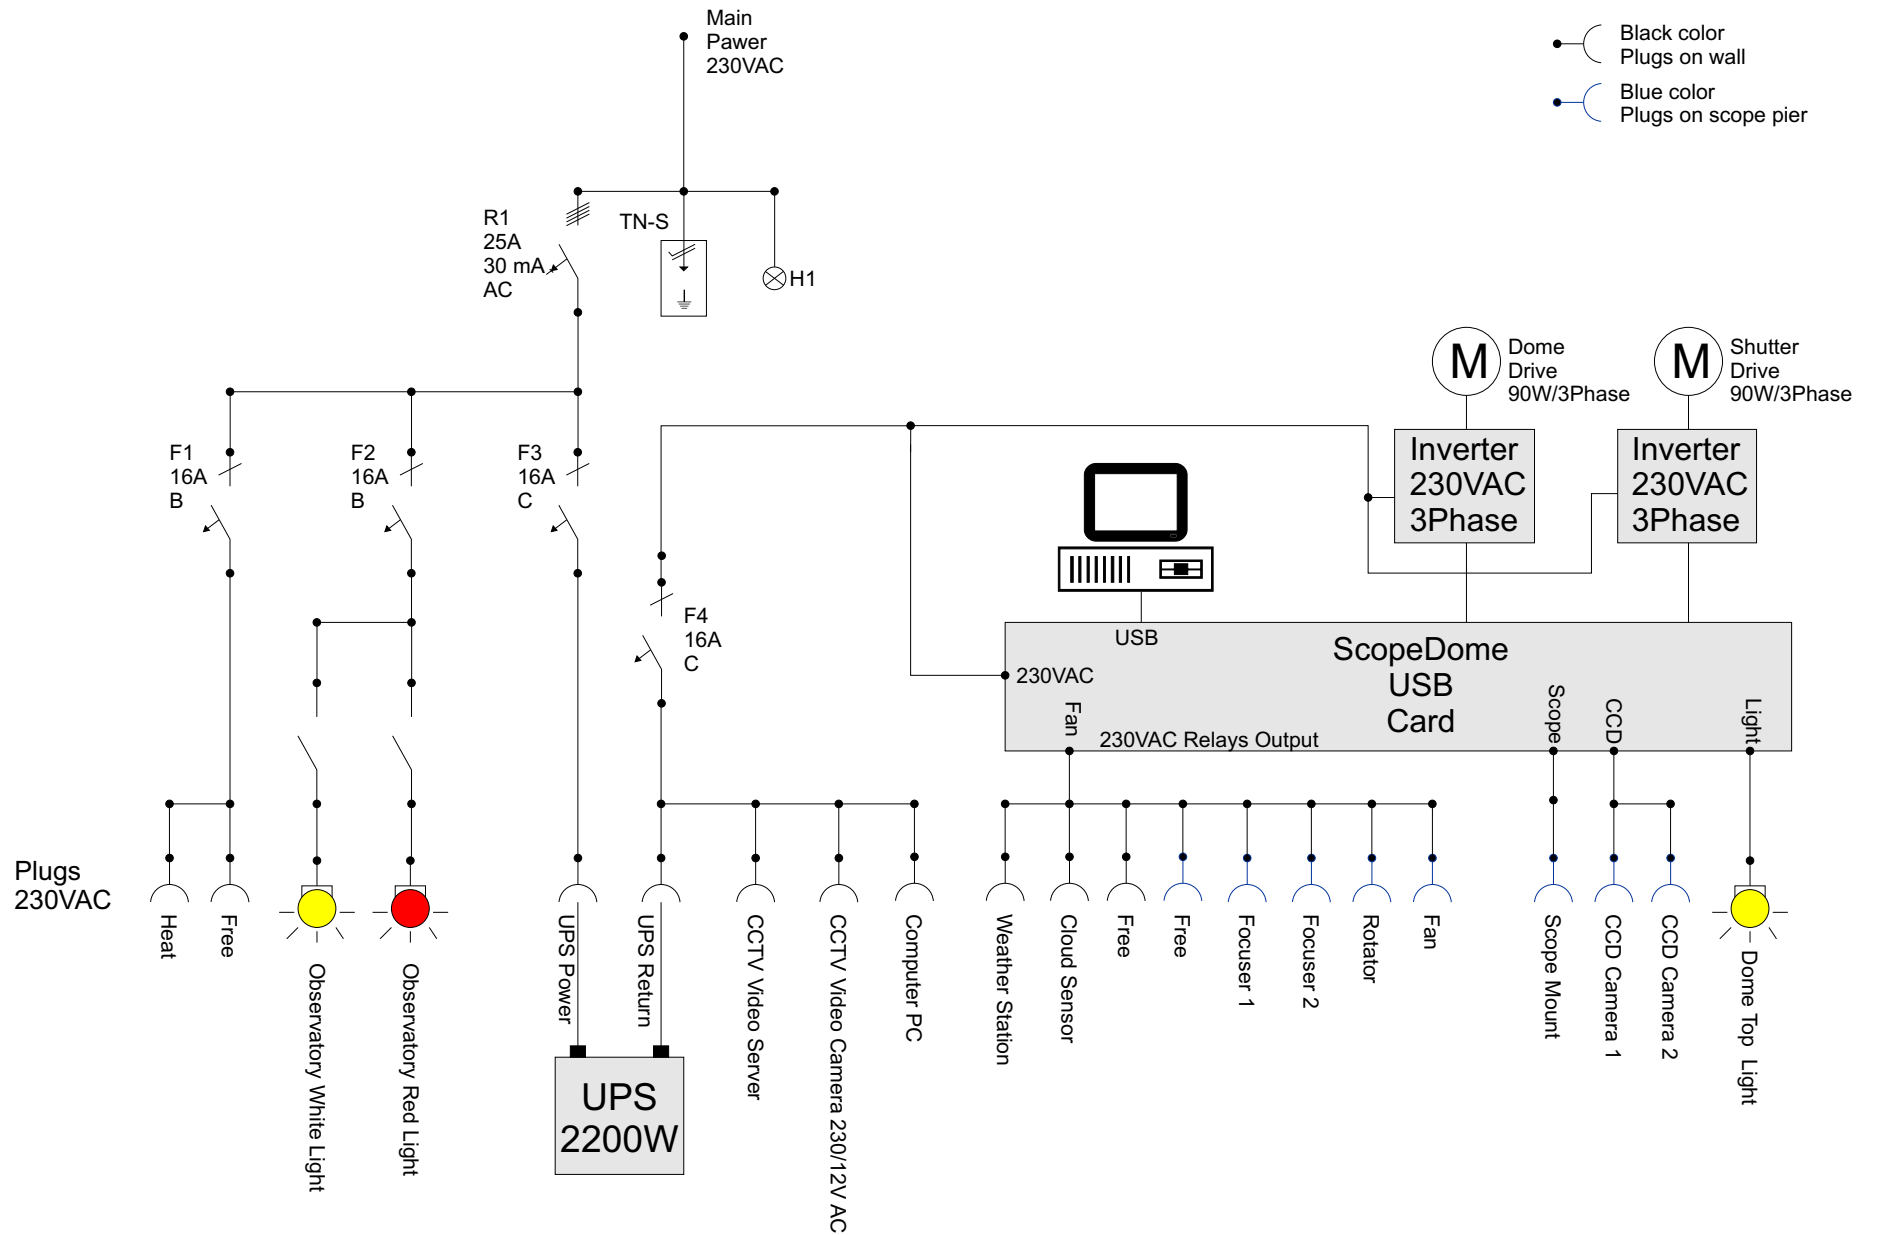

PlugAndPlay
wires number →

PlugAndPlay
wires number →

Drawing info

-  - Low voltage wires
-  - High voltage (230VAC) wires
-  - White PlugAndPlay Connectors with wire number
-  - Green PlugAndPlay Connectors with wire number
-  - Dome Parts
-  - Main Power (230VAC)

Typical observatory electrical wiring diagram