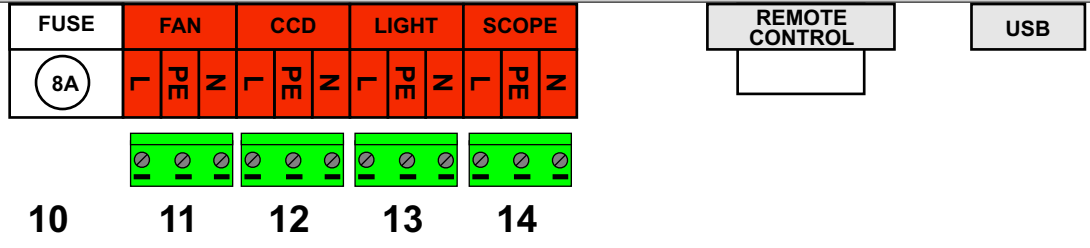

PlugAndPlay
wires number →

PlugAndPlay
wires number →

Drawing info

-  - Low voltage wires
-  - High voltage (230VAC) wires
-  - White PlugAndPlay Connectors with wire number
-  - Green PlugAndPlay Connectors with wire number
-  - Dome Parts
-  - Main Power (230VAC)

Typical observatory electrical wiring diagram