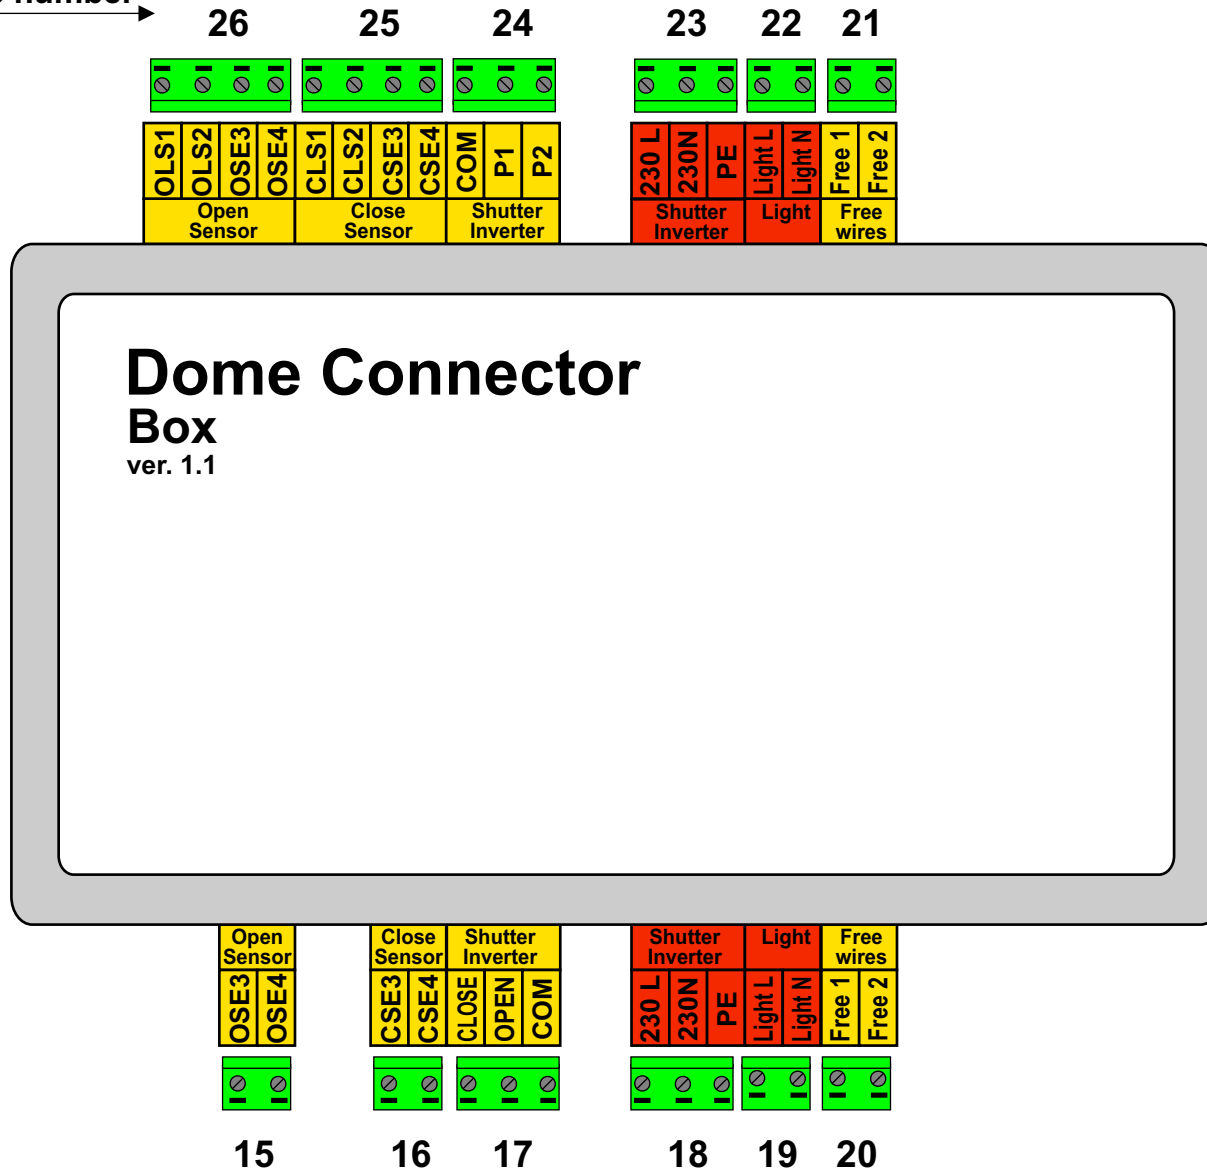

PlugAndPlay
wires number →

PlugAndPlay
wires number →

Drawing info

-  - Low voltage wires
-  - High voltage (230VAC) wires
-  - White PlugAndPlay Connectors with wire number
-  - Green PlugAndPlay Connectors with wire number
-  - Dome Parts
-  - Main Power (230VAC)

Typical observatory electrical wiring diagram