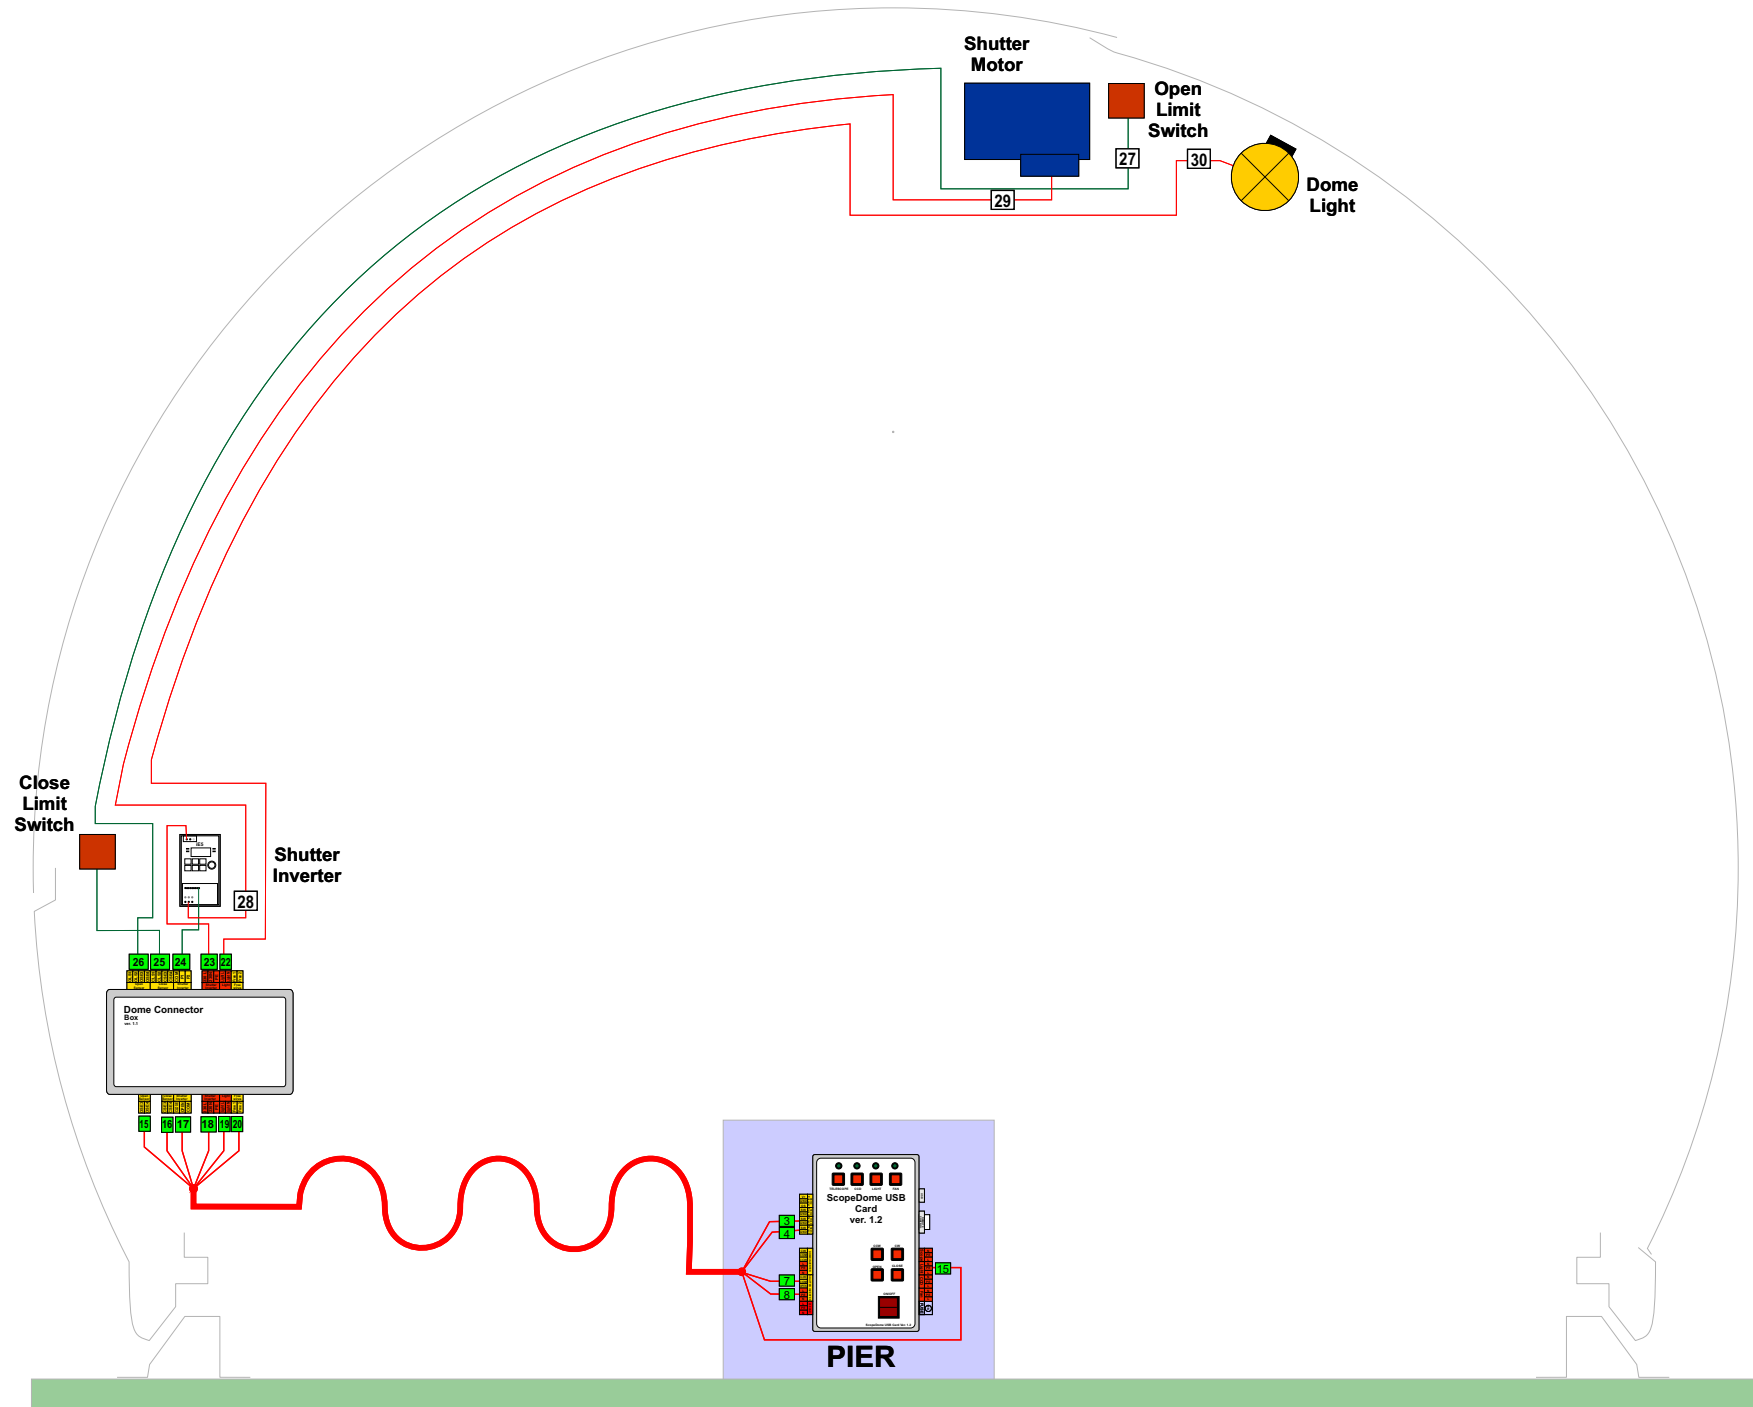

PlugAndPlay
wires number →

PlugAndPlay
wires number →

Drawing info

-  - Low voltage wires
-  - High voltage (230VAC) wires
-  - White PlugAndPlay Connectors with wire number
-  - Green PlugAndPlay Connectors with wire number
-  - Dome Parts
-  - Main Power (230VAC)

Typical observatory electrical wiring diagram